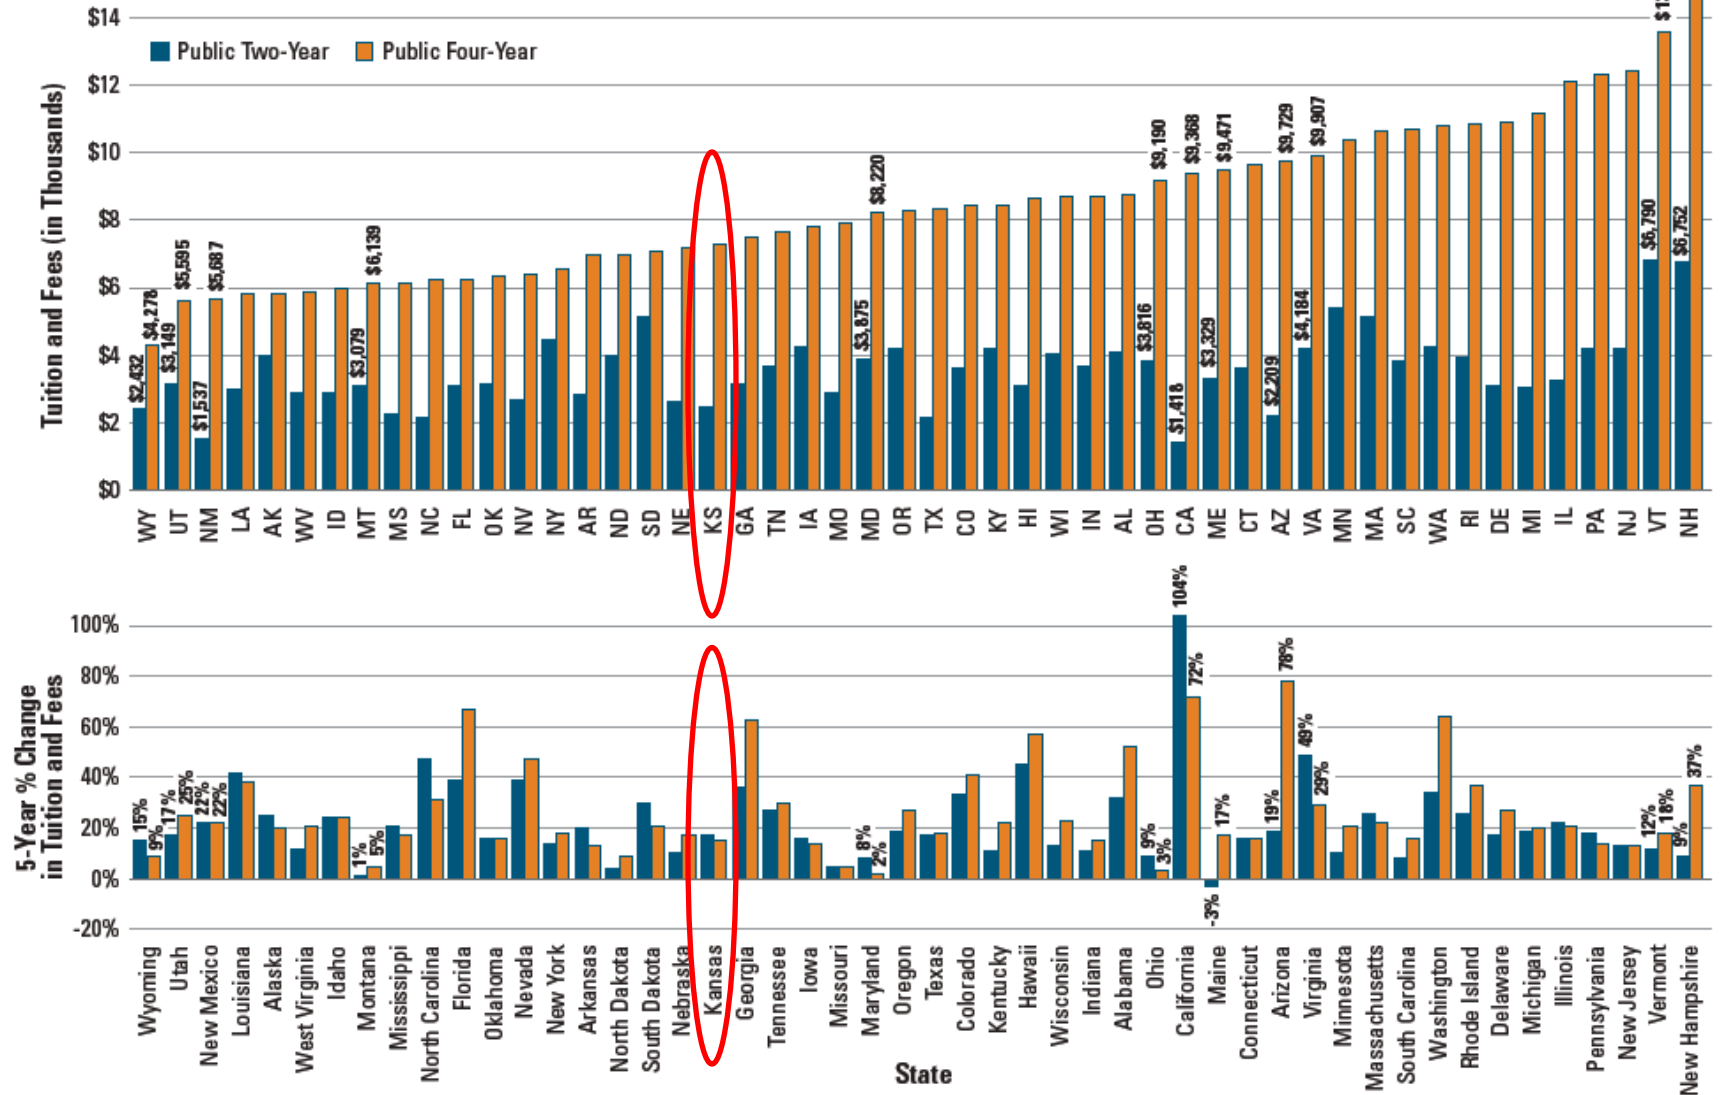

**Kansas is 19<sup>th</sup> out of 50 for lowest tuition. Little % change in tuition and fees over 5 years may be contributing to this (see below)**

**FIGURE 7**

Average In-State Tuition and Fees at Public Four-Year and Two-Year Institutions, by State, 2012-13 and 5-Year Percentage Change in Inflation-Adjusted Tuition and Fees, 2007-08 to 2012-13

SOURCE: The College Board, *Annual Survey of Colleges*.