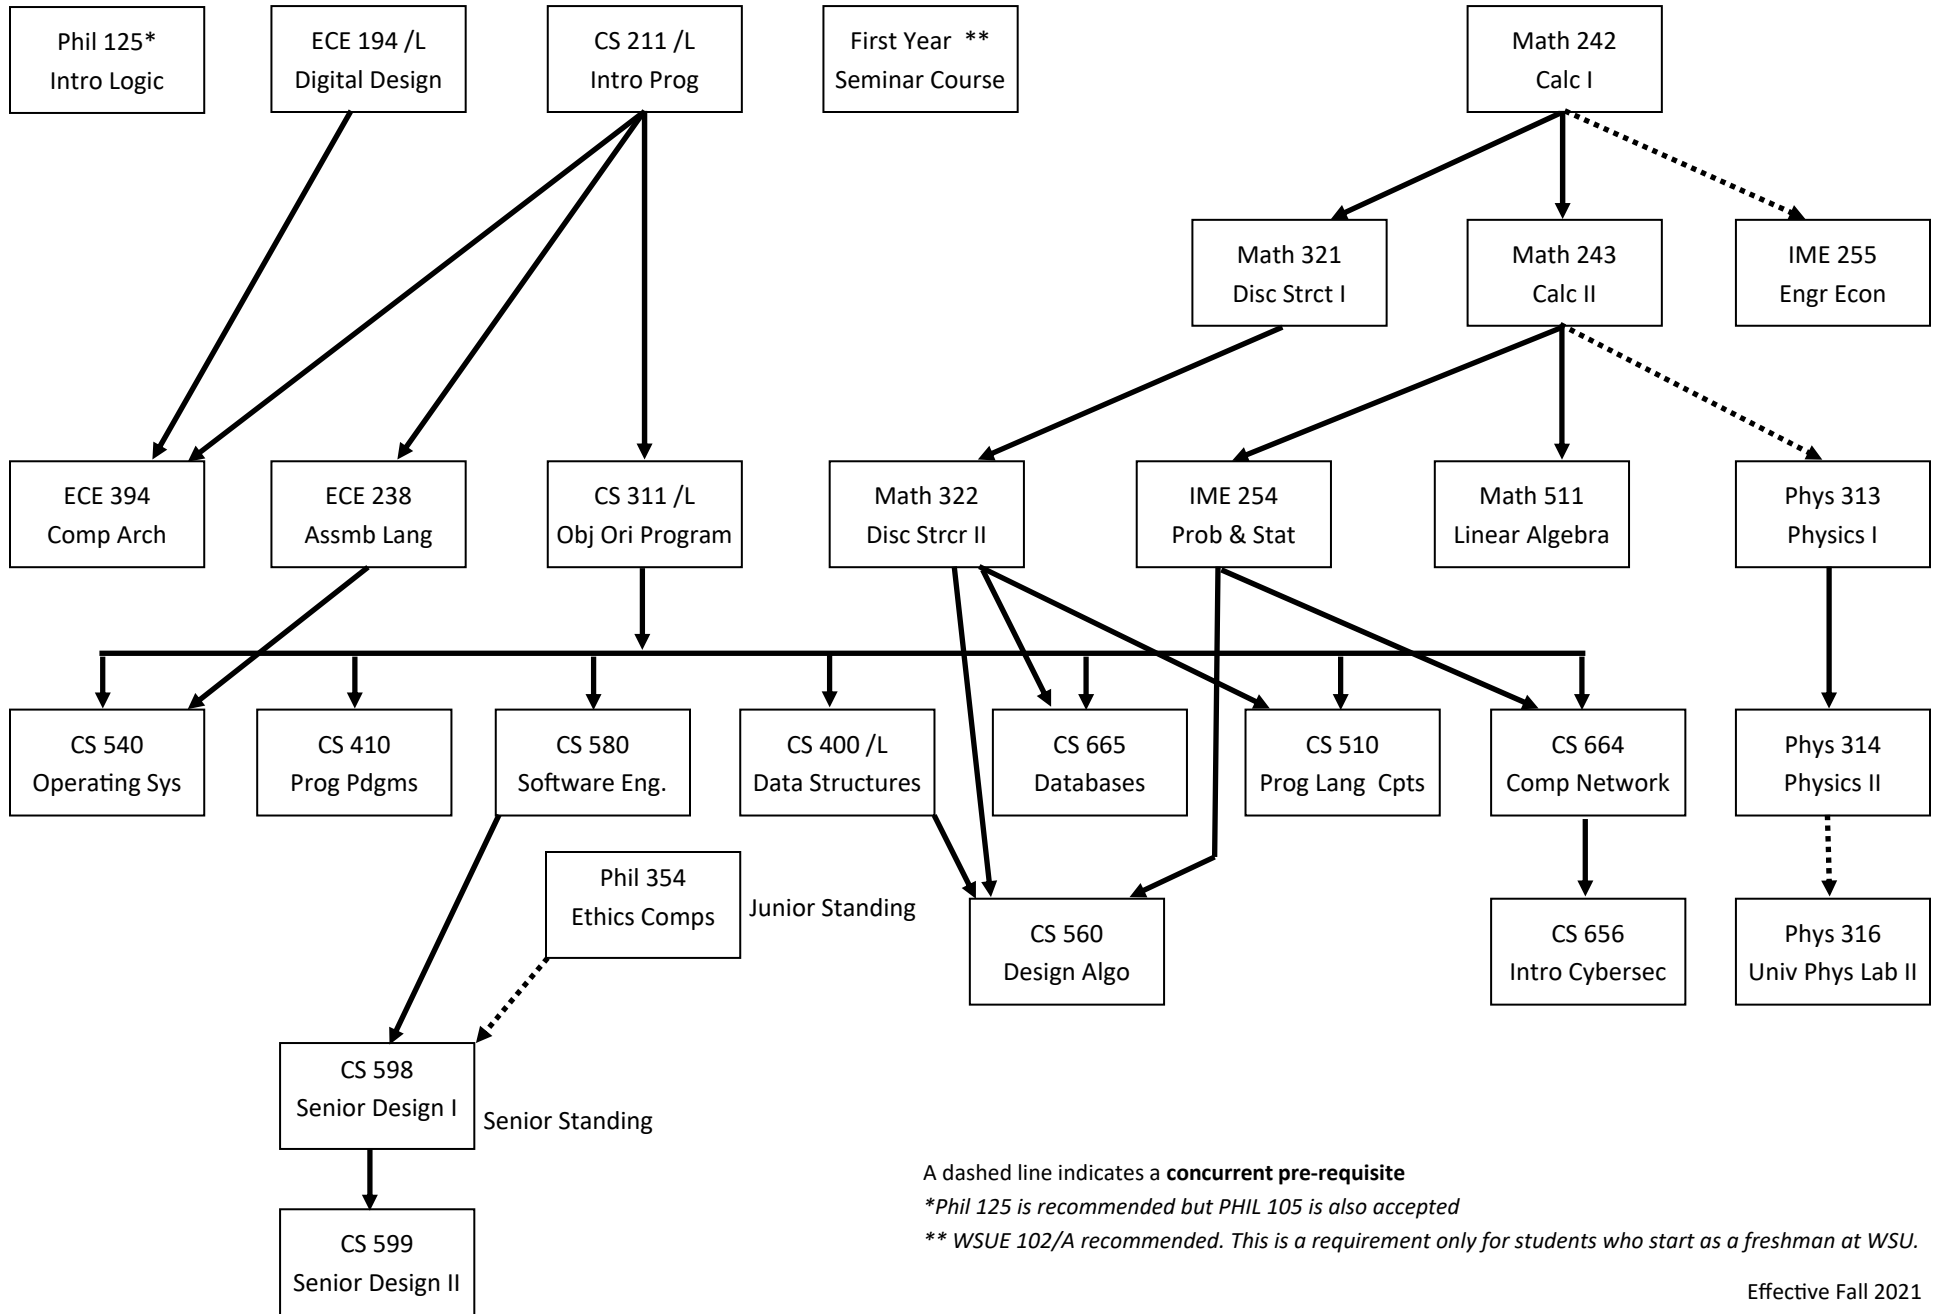

Computer Science Prerequisite Chart

A dashed line indicates a **concurrent pre-requisite**

*Phil 125 is recommended but PHIL 105 is also accepted

** WSUE 102/A recommended. This is a requirement only for students who start as a freshman at WSU.