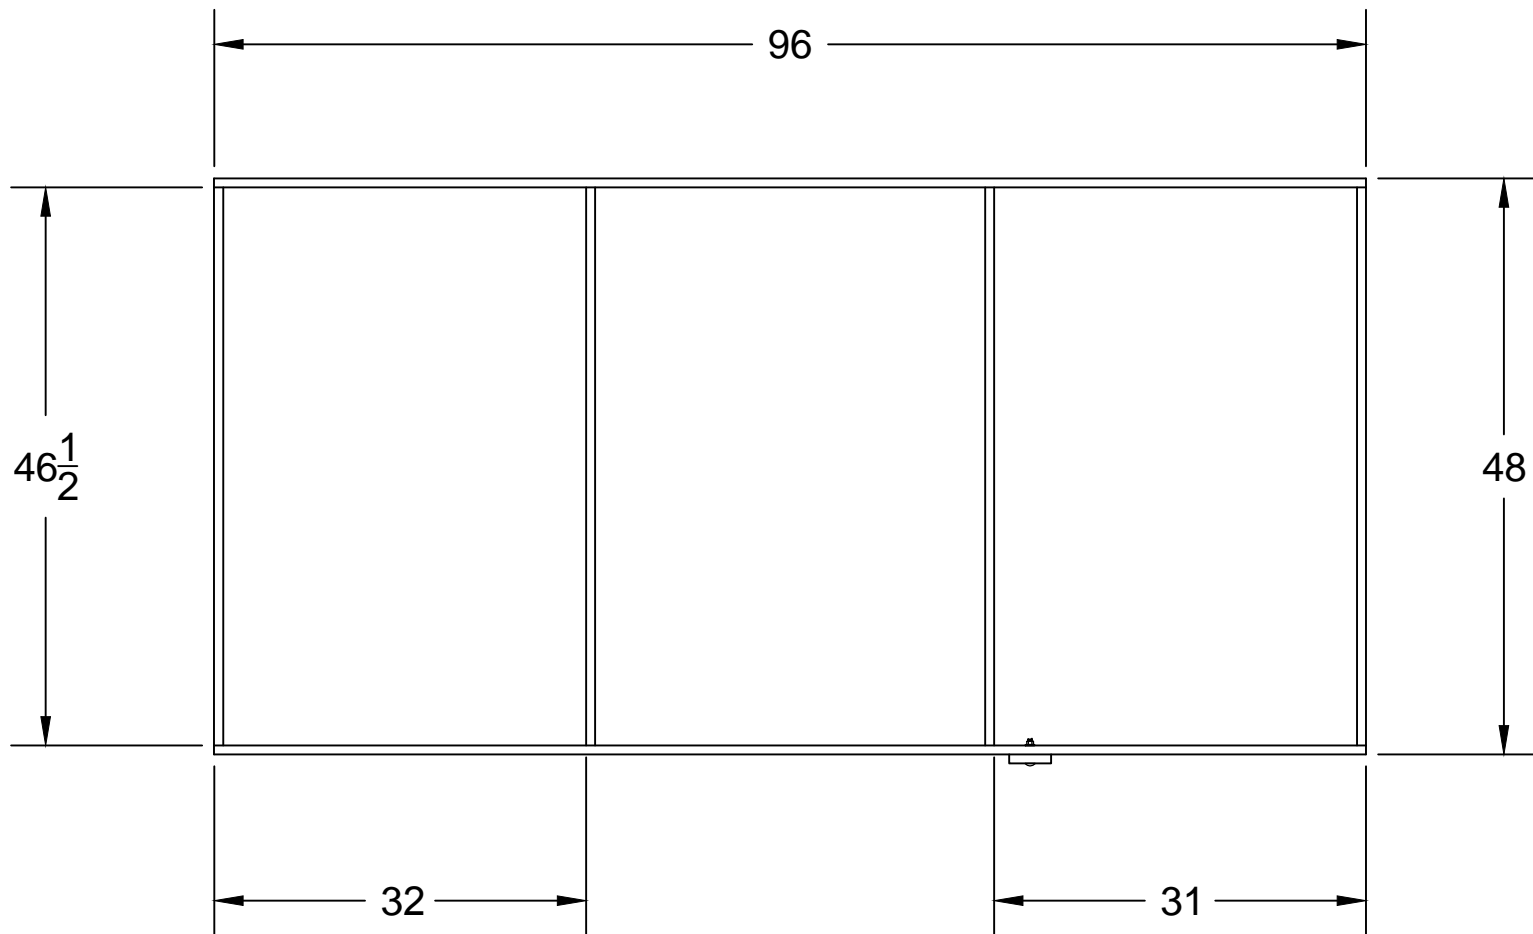

Course	Description
Fishy McFishface	Overall course dimensions and attachment locations
Date	
Scale	

11/15/16

1/2" = 1'-0"

Course	Fishy McFishface	Description Course labels
Date	11/15/16	
Scale	1/2" = 1'-0"	

.Notes:

1. Bridge shown laying flat on the course.
2. Line is 1" wide

Course	Fishy McFishface	Description Line layout
Date	11/15/16	
Scale	3/4" = 1'-0"	

Course	Fishy McFishface	Description Bottom View
Date	11/15/16	
Scale	$\frac{3}{4}'' = 1'-0''$	

Hinge attaches ship to course

Course	Fishy McFishface	Description Detail of Ship Walls
Date	11/15/16	
Scale	6" = 1'-0"	

Hinge attaches shark/fish to course

Course	Fishy McFishface	Description Detail of Shark & Fish Walls
Date	11/15/16	
Scale	6" = 1'-0"	