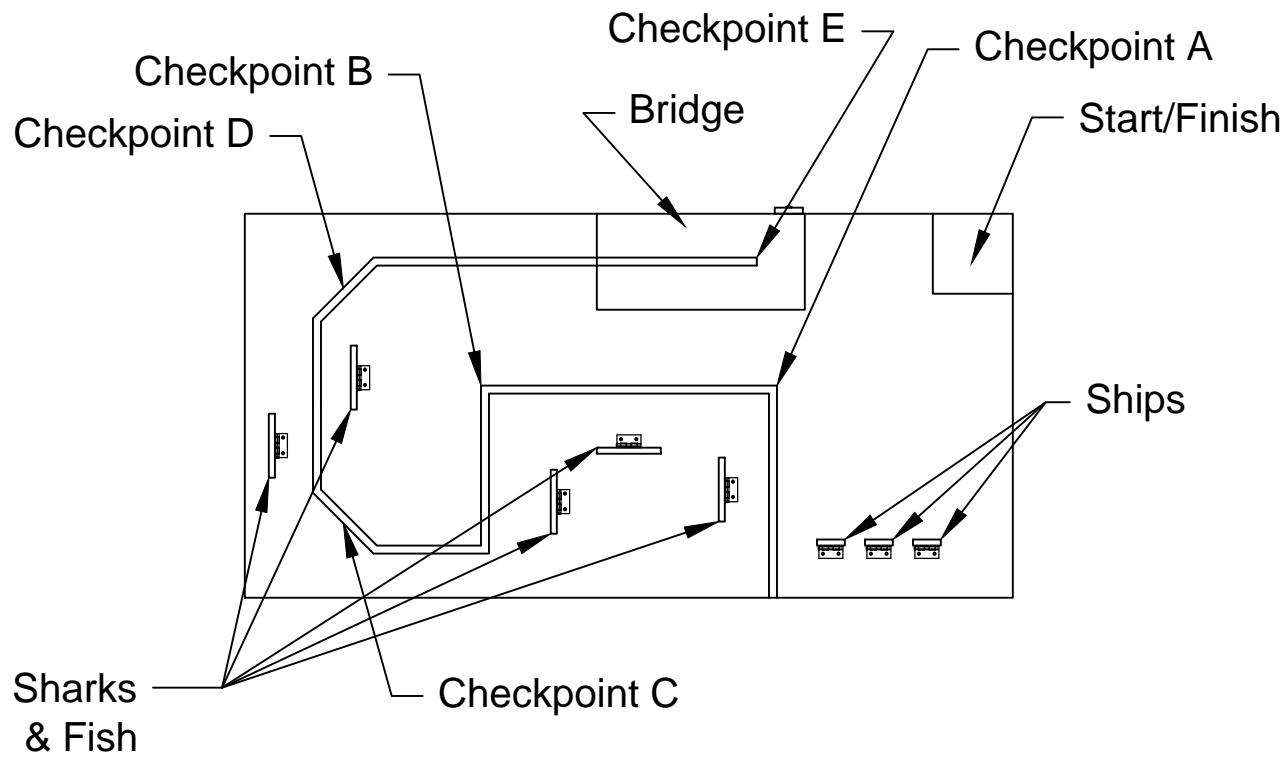

Course	Description
Fishy McFishface	Overall course dimensions and attachment locations
Date	
Scale	

11/15/16

1/2" = 1'-0"

Course	Fishy McFishface	Description Course labels
Date	11/15/16	
Scale	1/2" = 1'-0"	

.Notes:

1. Bridge shown laying flat on the course.
2. Line is 1" wide

Course	Fishy McFishface	Description Line layout
Date	11/15/16	
Scale	3/4" = 1'-0"	

Course	Fishy McFishface	Description Bottom View
Date	11/15/16	
Scale	$\frac{3}{4}'' = 1'-0''$	

Hinge attaches ship to course

Course	Fishy McFishface	Description Detail of Ship Walls
Date	11/15/16	
Scale	6" = 1'-0"	

Hinge attaches shark/fish to course

Course	Fishy McFishface	Description Detail of Shark & Fish Walls
Date	11/15/16	
Scale	6" = 1'-0"	