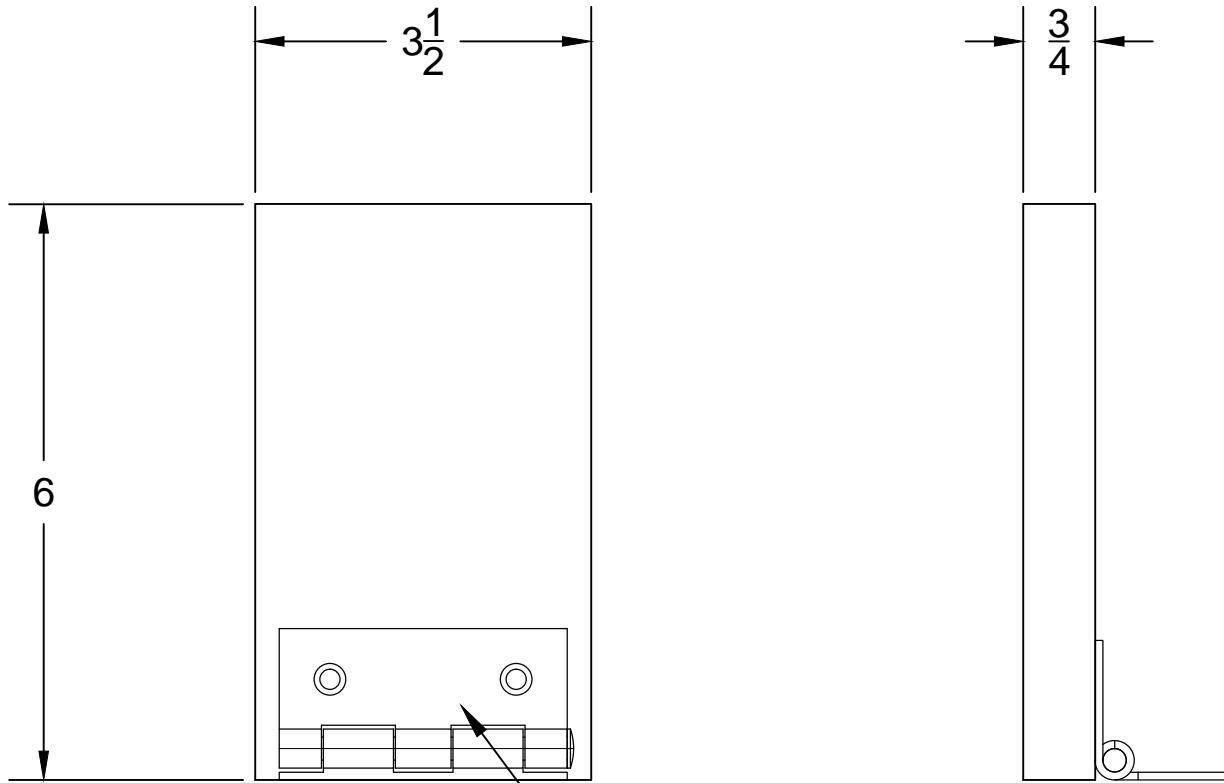

Course	Description
Fishy McFishface	Overall course dimensions and attachment locations
Date	
Scale	

11/15/16

1/2" = 1'-0"

Course	Fishy McFishface	Description Course labels
Date	11/15/16	
Scale	1/2" = 1'-0"	

.Notes:

1. Bridge shown laying flat on the course.
2. Line is 1" wide

Course	Fishy McFishface	Description Line layout
Date	11/15/16	
Scale	3/4" = 1'-0"	

Course	Fishy McFishface	Description Bottom View
Date	11/15/16	
Scale	$\frac{3}{4}'' = 1'-0''$	

Hinge attaches ship to course

Course	Fishy McFishface	Description Detail of Ship Walls
Date	11/15/16	
Scale	6" = 1'-0"	

Hinge attaches shark/fish to course

Course	Fishy McFishface	Description Detail of Shark & Fish Walls
Date	11/15/16	
Scale	6" = 1'-0"	