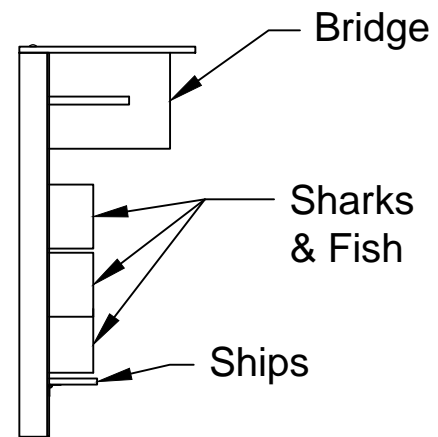

Course	Description
Fishy McFishface	Overall course dimensions and attachment locations
Date	
Scale	

11/15/16

1/2" = 1'-0"

Course	Fishy McFishface	Description Course labels
Date	11/15/16	
Scale	1/2" = 1'-0"	

.Notes:

1. Bridge shown laying flat on the course.
2. Line is 1" wide

Course	Fishy McFishface	Description Line layout
Date	11/15/16	
Scale	3/4" = 1'-0"	

Course	Fishy McFishface	Description Bottom View
Date	11/15/16	
Scale	$\frac{3}{4}'' = 1'-0''$	

Hinge attaches ship to course

Course	Fishy McFishface	Description Detail of Ship Walls
Date	11/15/16	
Scale	6" = 1'-0"	

Hinge attaches shark/fish to course

Course	Fishy McFishface	Description Detail of Shark & Fish Walls
Date	11/15/16	
Scale	6" = 1'-0"	