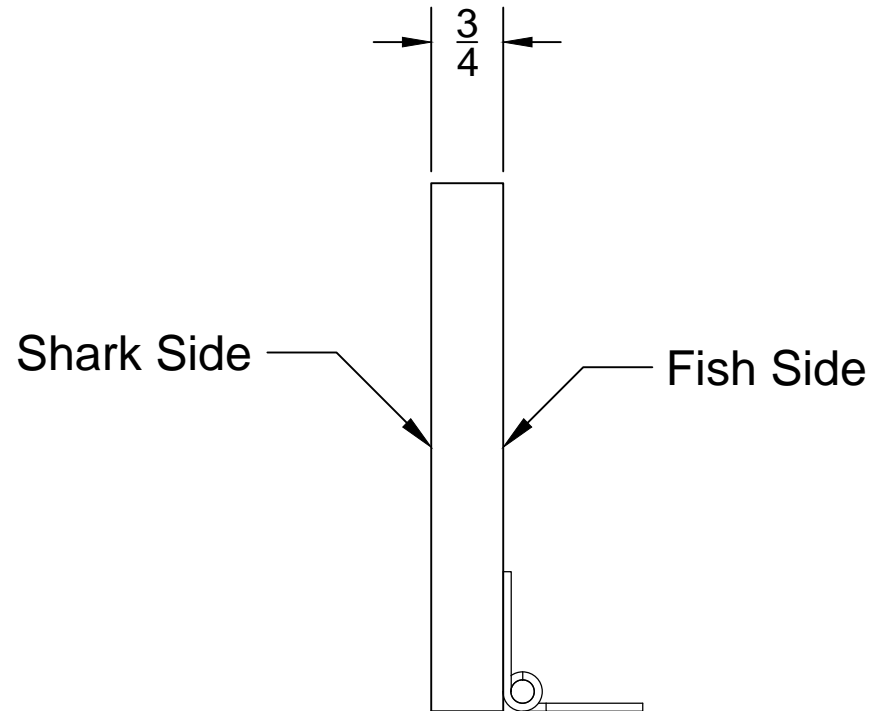

Course	Description
Fishy McFishface	Overall course dimensions and attachment locations
Date	
Scale	

11/15/16

1/2" = 1'-0"

Course	Fishy McFishface	Description Course labels
Date	11/15/16	
Scale	1/2" = 1'-0"	

.Notes:

1. Bridge shown laying flat on the course.
2. Line is 1" wide

Course	Fishy McFishface	Description Line layout
Date	11/15/16	
Scale	3/4" = 1'-0"	

Course	Fishy McFishface	Description Bottom View
Date	11/15/16	
Scale	$\frac{3}{4}'' = 1'-0''$	

Hinge attaches ship to course

Course	Fishy McFishface	Description Detail of Ship Walls
Date	11/15/16	
Scale	6" = 1'-0"	

Hinge attaches shark/fish to course

Course	Fishy McFishface	Description Detail of Shark & Fish Walls
Date	11/15/16	
Scale	6" = 1'-0"	