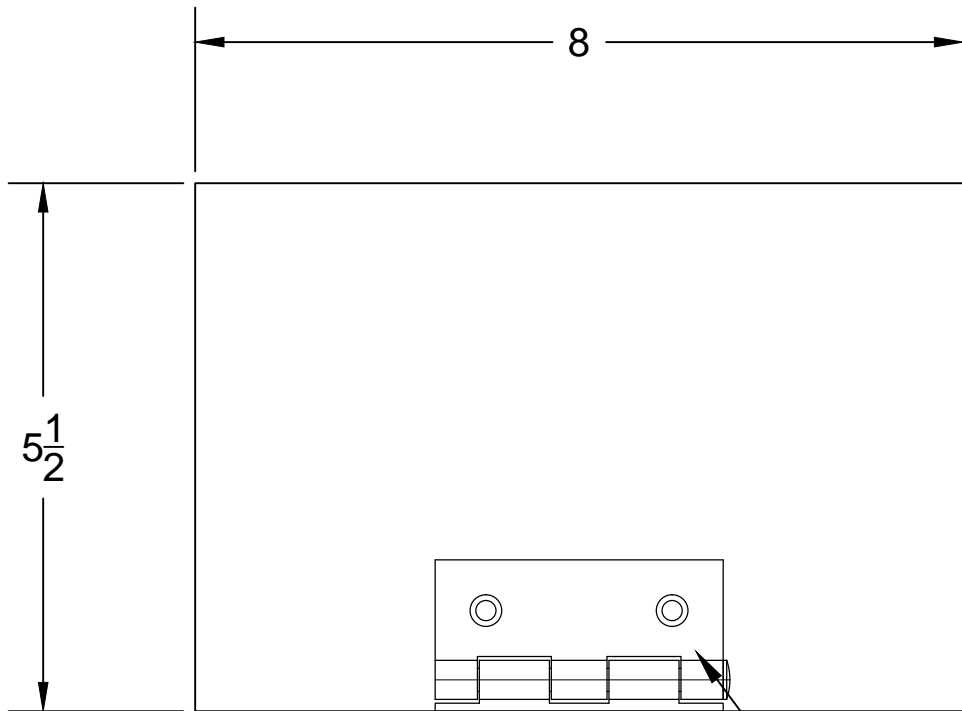

Course	Description
Fishy McFishface	Overall course dimensions and attachment locations
Date	
Scale	

11/15/16

1/2" = 1'-0"

Course	Fishy McFishface	Description Course labels
Date	11/15/16	
Scale	1/2" = 1'-0"	

.Notes:

1. Bridge shown laying flat on the course.
2. Line is 1" wide

Course	Fishy McFishface	Description Line layout
Date	11/15/16	
Scale	3/4" = 1'-0"	

Course	Fishy McFishface	Description Bottom View
Date	11/15/16	
Scale	$\frac{3}{4}'' = 1'-0''$	

Hinge attaches ship to course

Course	Fishy McFishface	Description Detail of Ship Walls
Date	11/15/16	
Scale	6" = 1'-0"	

Hinge attaches shark/fish to course

Course	Fishy McFishface	Description Detail of Shark & Fish Walls
Date	11/15/16	
Scale	6" = 1'-0"	