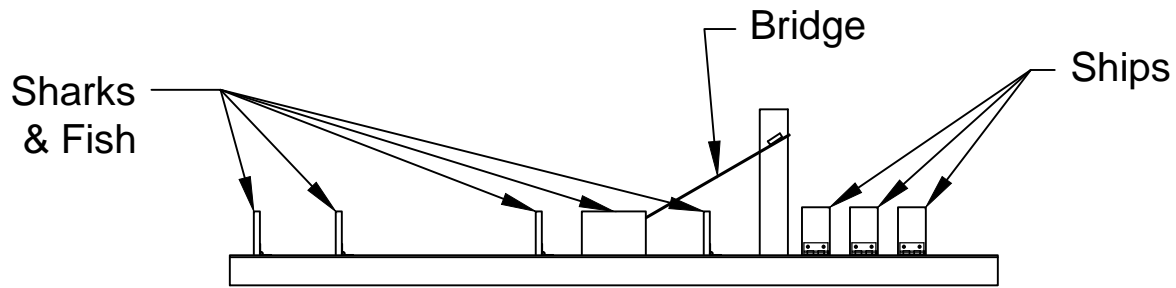

Course	Description
Fishy McFishface	Overall course dimensions and attachment locations
Date	
Scale	

11/15/16

1/2" = 1'-0"

Course	Fishy McFishface	Description Course labels
Date	11/15/16	
Scale	1/2" = 1'-0"	

.Notes:

1. Bridge shown laying flat on the course.
2. Line is 1" wide

Course	Fishy McFishface	Description Line layout
Date	11/15/16	
Scale	3/4" = 1'-0"	

Course	Fishy McFishface	Description Bottom View
Date	11/15/16	
Scale	$\frac{3}{4}'' = 1'-0''$	

Hinge attaches ship to course

Course	Fishy McFishface	Description Detail of Ship Walls
Date	11/15/16	
Scale	6" = 1'-0"	

Hinge attaches shark/fish to course

Course	Fishy McFishface	Description Detail of Shark & Fish Walls
Date	11/15/16	
Scale	6" = 1'-0"	