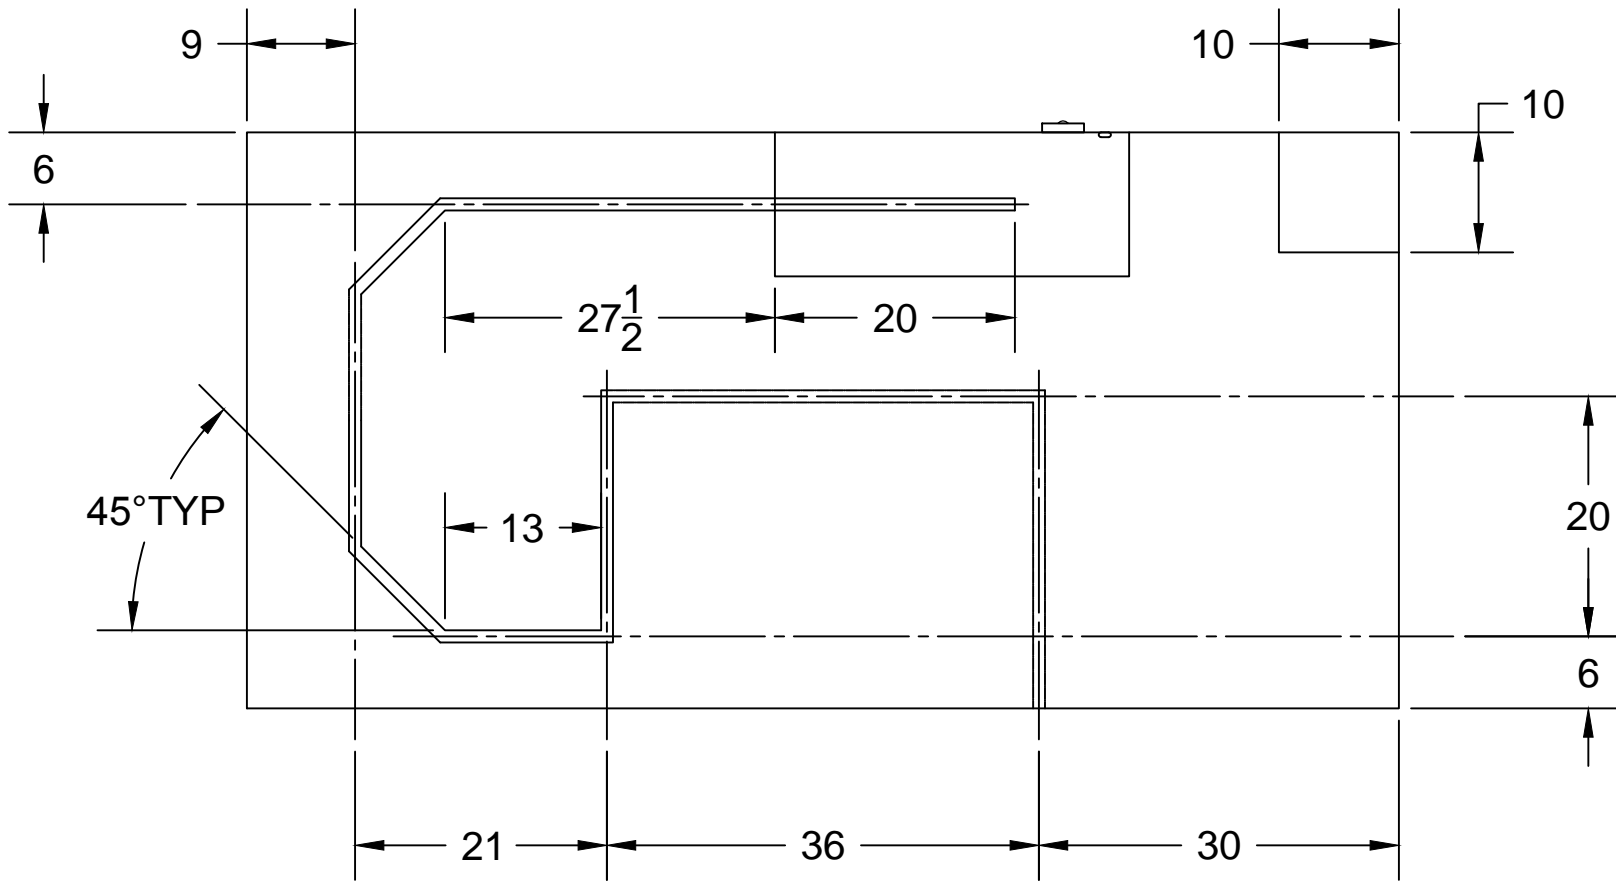

Course	Description
Fishy McFishface	Overall course dimensions and attachment locations
Date	
Scale	

11/15/16

1/2" = 1'-0"

Course	Fishy McFishface	Description Course labels
Date	11/15/16	
Scale	1/2" = 1'-0"	

.Notes:

1. Bridge shown laying flat on the course.
2. Line is 1" wide

Course	Fishy McFishface	Description Line layout
Date	11/15/16	
Scale	3/4" = 1'-0"	

Course	Fishy McFishface	Description Bottom View
Date	11/15/16	
Scale	$\frac{3}{4}'' = 1'-0''$	

Hinge attaches ship to course

Course	Fishy McFishface	Description Detail of Ship Walls
Date	11/15/16	
Scale	6" = 1'-0"	

Hinge attaches shark/fish to course

Course	Fishy McFishface	Description Detail of Shark & Fish Walls
Date	11/15/16	
Scale	6" = 1'-0"	