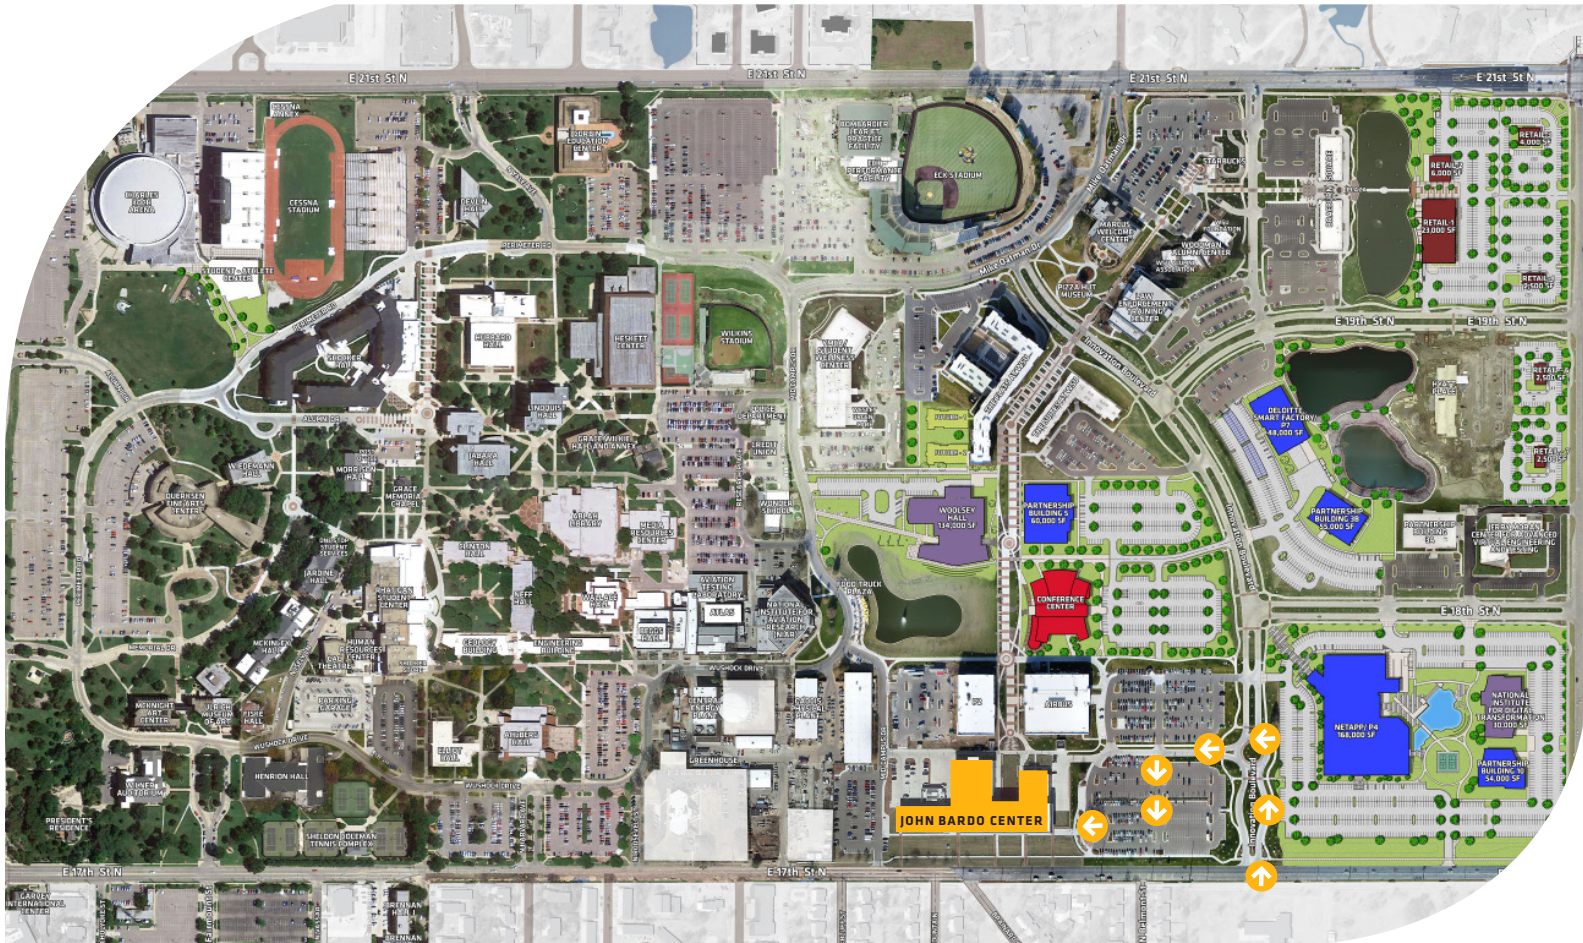

HOW TO FIND US

JOHN BARDO CENTER

Wichita State University
1800 Innovation Blvd.
Wichita, KS 67208

DIRECTIONS

- Enter the Innovation Campus from 17th ST
- Turn **NORTH** at **INNOVATION BLVD**
- Take the **SECOND** exit on the **ROUNDBOUT**
- Turn **LEFT** into the parking lot
- The area outlined in **RED** is where you can park

PARKING

Wichita State University utilizes ePermits. Visitors should make note of their **VEHICLE TAG NUMBER** and give it to the receptionist upon arrival.

WICHITA STATE
UNIVERSITY