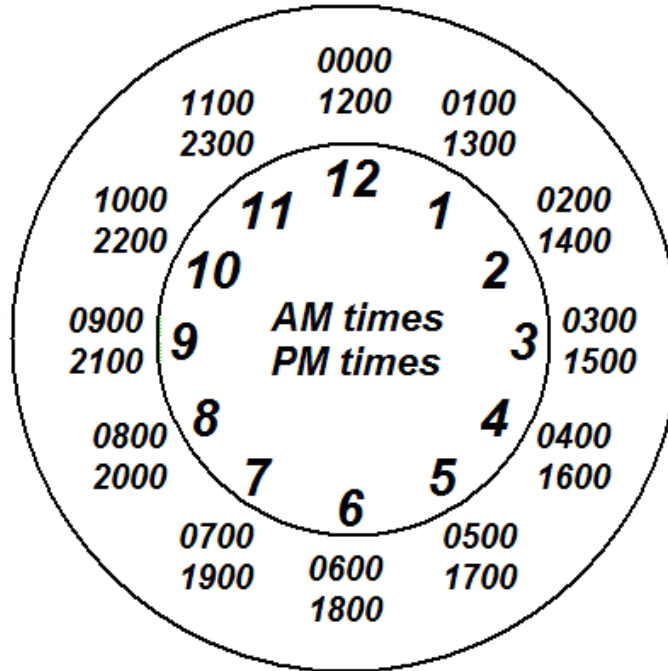

Military Time Conversion	<i>Job Aide</i>
---------------------------------	------------------------

Office hours are entered in military format in Banner.

	Military Time
Midnight	0000
1:00 AM	0100
2:00 AM	0200
3:00 AM	0300
4:00 AM	0400
5:00 AM	0500
6:00 AM	0600
7:00 AM	0700
8:00 AM	0800
9:00 AM	0900
10:00 AM	1000
11:00 AM	1100

	Military Time
Noon	1200
1:00 PM	1300
2:00 PM	1400
3:00 PM	1500
4:00 PM	1600
5:00 PM	1700
6:00 PM	1800
7:00 PM	1900
8:00 PM	2000
9:00 PM	2100
10:00 PM	2200
11:00 PM	2300