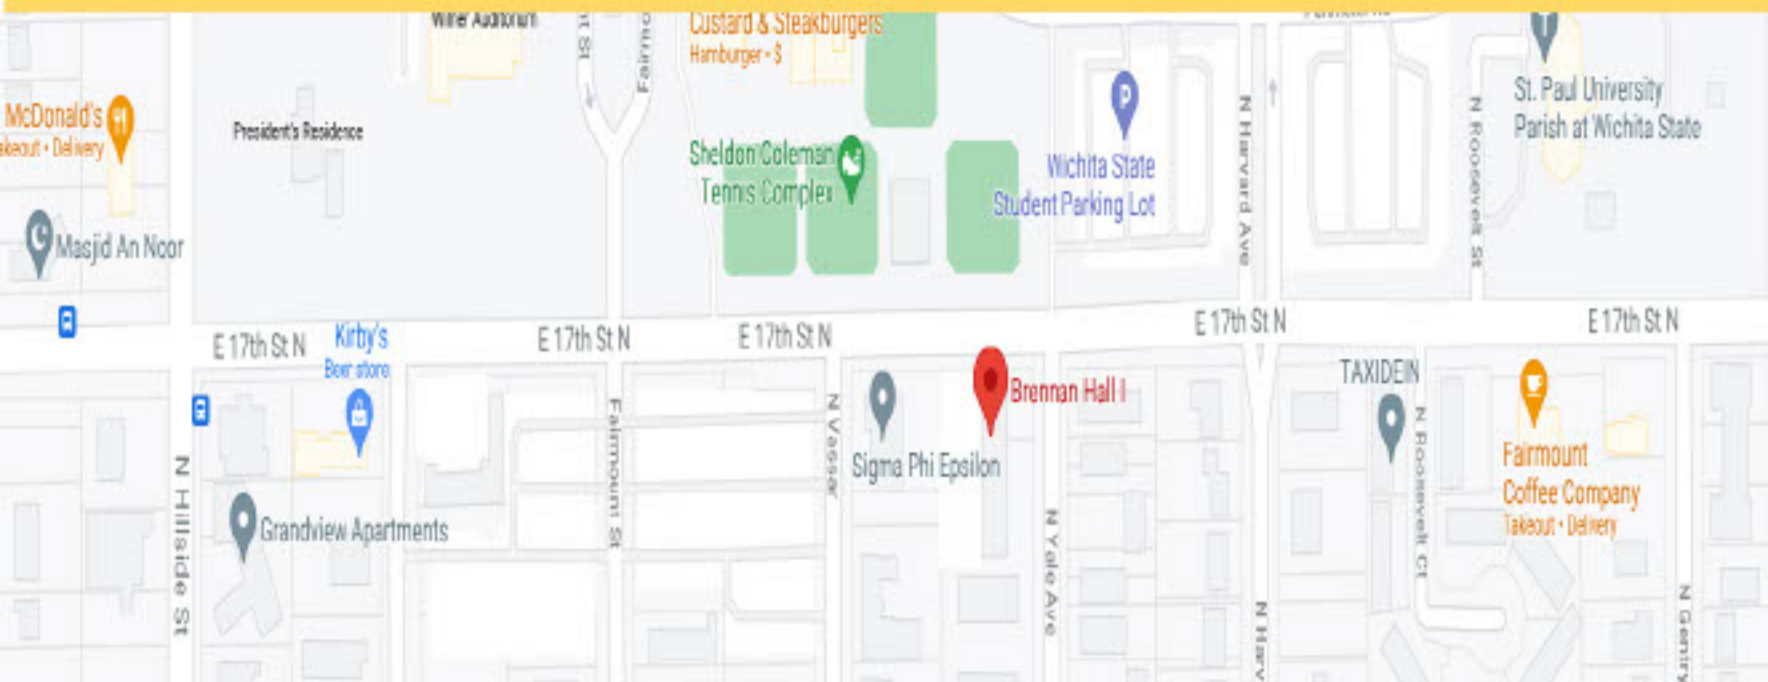

**Upward Bound Wichita Prep -
Brennan Hall I @ Wichita State University
1749 N. Yale Wichita KS 67208
Parking lot is off of 17th between Yale and Vassar**

Brennan Hall I is located in NE Wichita, just South of the main WSU campus
If coming from the West access 17th via Hillside
If coming from the East access 17th via Oliver
Do not go onto the WSU campus! The Parking lot is on the South Side of 17th Street.