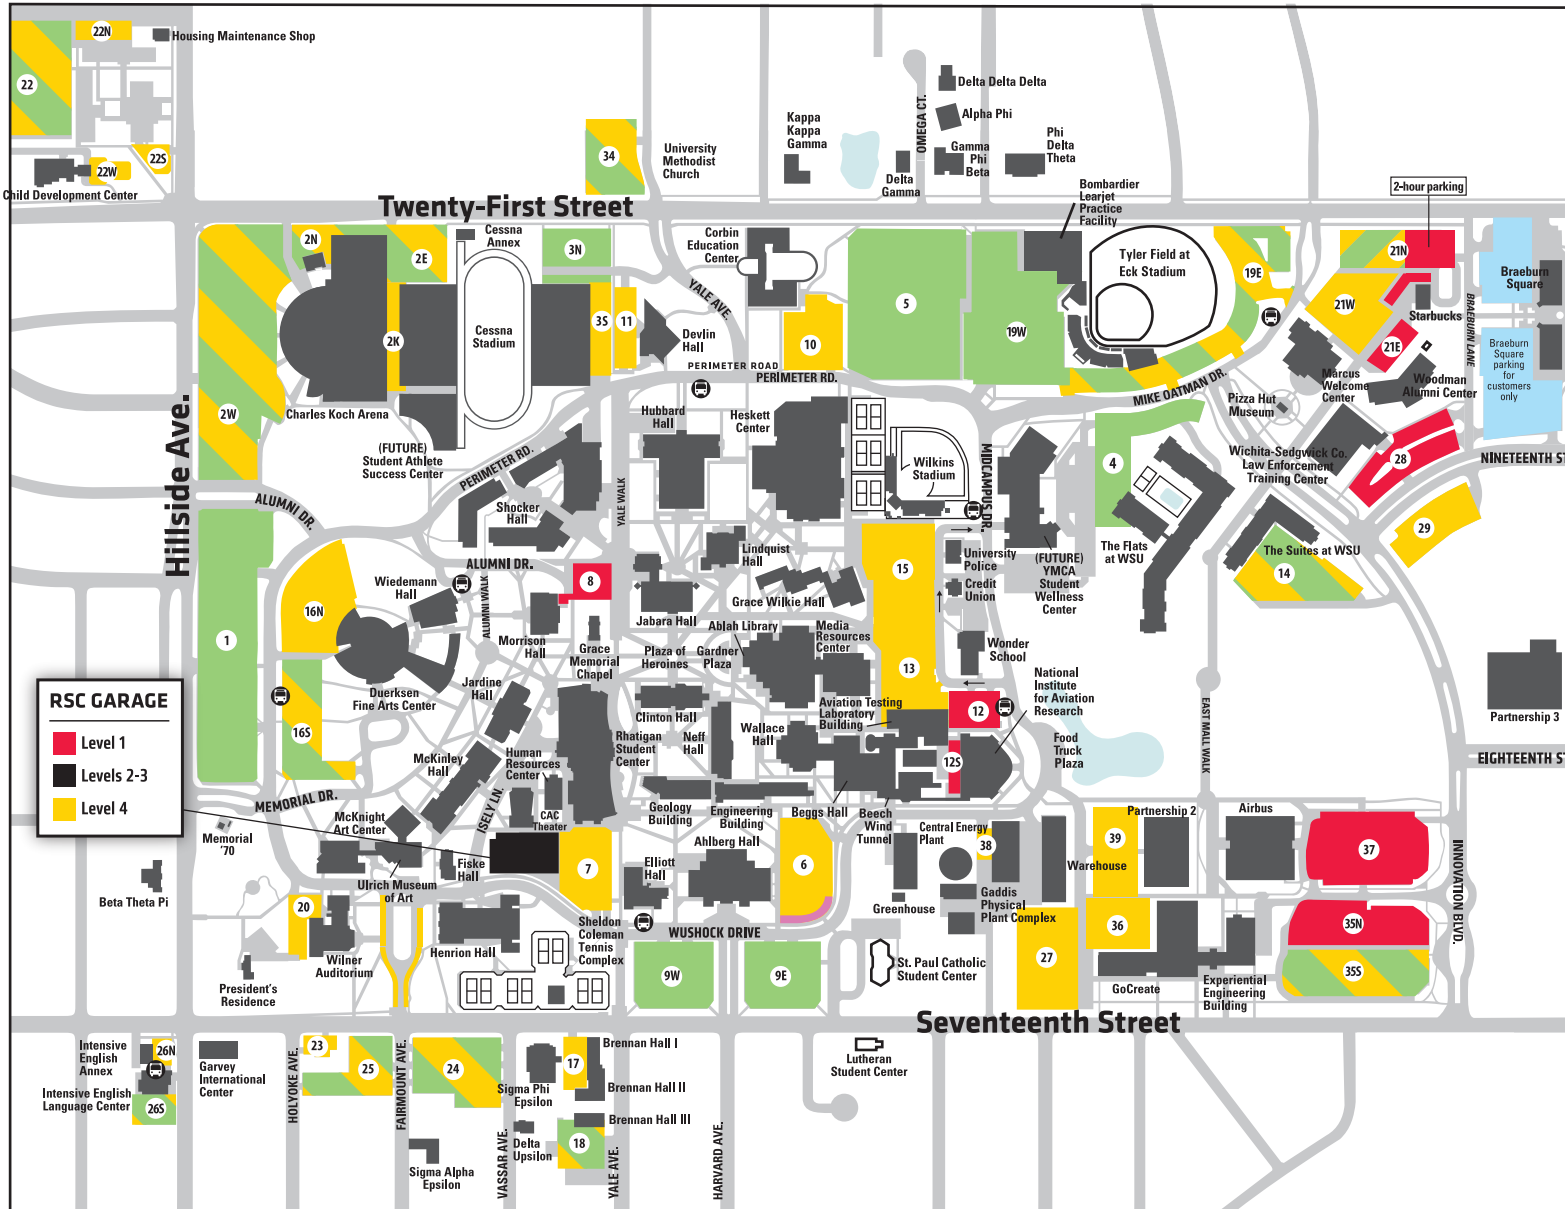

PARKING AT WSU

During the fall and spring semesters, Wichita State's main campus is an ePermit-only parking environment from 7 a.m. to 5 p.m. on weekdays when classes are in session, with the exception of the RSC Parking garage which requires an ePermit at all times. Visitors to campus during the enforcement period may park without an ePermit for four calendar days during the year (July-June). On your fifth visit to campus during the year, you'll need to purchase an ePermit at the link below. Visitors may also choose to park in the parking garage near the Rhatigan Student Center at a \$1.50 per hour rate. [GO TO WICHITA.EDU/VISITORPARKING](http://WICHITA.EDU/VISITORPARKING) FOR MORE INFORMATION.

KEY

- RESERVED PARKING
- RESERVED CLINIC PARKING
- FACULTY, STAFF AND VISITOR
- OPEN PARKING
- STUDENT AND VISITOR
- STUDENT, FACULTY, STAFF AND VISITOR
- HOURLY PARKING

SHUTTLE STOP
For information on WSU Shuttle System routes and schedules, go to wichita.edu/shuttle

WICHITA.EDU/PARKING

- SHOCKERPARKING**
- WSUPARKING**

Map updated: 7/26/2019

RSC GARAGE

- Level 1
- Levels 2-3
- Level 4