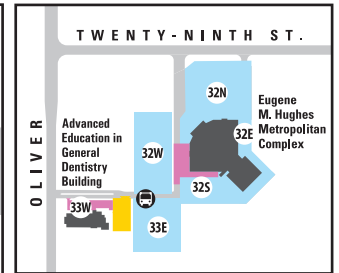

KEY

- RESERVED PARKING
- RESERVED CLINIC PARKING
- FACULTY, STAFF AND VISITOR
- OPEN PARKING
- STUDENT AND VISITOR
- STUDENT, FACULTY, STAFF AND VISITOR
- HOURLY PARKING

SHUTTLE STOP
For information on WSU Shuttle System routes and schedules, go to wichita.edu/shuttle

WICHITA.EDU/PARKING

- SHOCKERPARKING**
- WSUPARKING**

Map updated: 7/26/2019

RSC GARAGE

- Level 1
- Levels 2-3
- Level 4